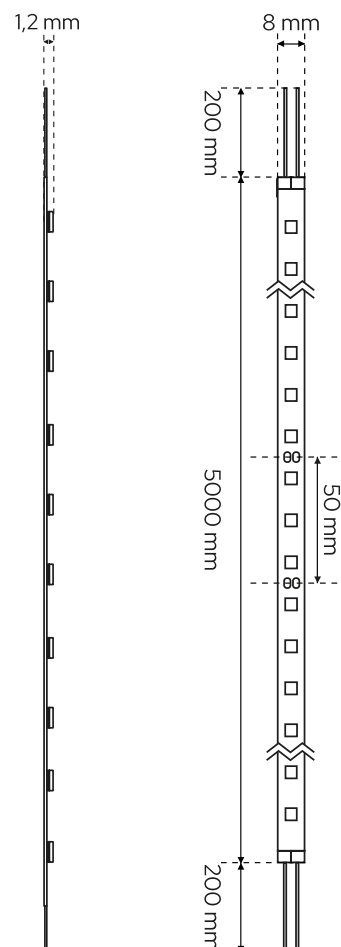

# SEKRO LED 9,6W/m NW

EDO77706

LED Tape SEKRO LED 9,6W/m NW

**9,6W/m**

**990lm/m**

neutral white  
**4000K\***

60m  
**LED**

**12 V**  
DC

## SPECIFICATIONS

Source type:	LED SMD
Application:	indoor/outdoor
Installation:	tape 3M
Dimensions [mm]:	
-length:	5m
-width:	8mm
-height:	1,2mm
-smallest division unit:	50mm
-cable length:	200mm
Numbers of LEDs per meter:	60 LED/m
Energy efficiency class [A-G]:	<b>F</b>
Cooperation with a dimmer:	yes
cover material:	silicone

## TECHNICAL DATA\*

Power in the on-mode $P_{on}$ [W]:	9,6W/m
Standby power $P_{sb}/P_{net}$ [W]:	-
Rated voltage [V]:	DC 12V
Color of the light:	neutral white
Color temperature [K]:	4000K $\pm$ 250K*
Color rendering index CRI:	80
Useful luminous flux $\Phi_{lm}$ :	990 lm/m
Measurement of the luminous flux in:	sphere (360 °)
Light distribution angle [°]:	120°
Rated life $t_{h}$ :	50000h
On-mode energy consumption [kWh/1000h]:	10kWh/1000h
IP:	IP56
Protection class:	III
Mercury content:	no
Environmental conditions [°C]:	-20...40°C

## LOGISTIC DATA

Collective packaging [pcs.]:	50pcs.
Weight [g]:	100g
Weight with packaging [g]:	110g

EAN:

5 904252 619780

\*The specifications given are based on a 1m LED strip test.

\*Tolerance range for correlated color temperature  $\pm$  250K