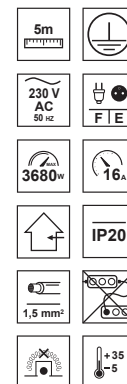

LOGAN White 5-WAY 5m switch

EDO®

EDO777564

Extension cord LOGAN White 5-WAY 5m switch

The white extension cord from EDO is a product intended for use in the household. The extension cord allows you to connect devices that are far from the power outlet. The product is equipped with a 5m power cord and has five E-type sockets- with a pin, Child Protection and grounding for safety. The extension cord should not be used in dirty and damp rooms. The version with a switch allows you to cut off the power to all sockets at the same time.

SPECIFICATIONS	EDO777564
Application:	inside
Colour:	white
Socket type:	E
Number of sockets:	5
Switch:	Yes
Children Protection:	Yes
Plug type:	F (Schuko)
Plug material:	PVC
Length of wire [m]:	5m
Cross-section [mm²]:	1,5mm2
Cable type:	H05VV-F
Ground:	Yes
Isolation material:	PP plastic
Insulation fire resistance class:	V-0
Case Material:	PP plastic
TECHNICAL DATA	
Voltage [V]:	230V
Current [A]:	16 A
Max load [W]:	3680W
Frequency [Hz]:	50Hz
IP:	IP20
Protection class:	I
Environmental conditions [°C]:	-5...35°C
Dimensions of housing [mm]:	270x54x40mm
LOGISTIC DATA	
Weight [g]:	711g
Collective packaging [pcs.]:	20pcs