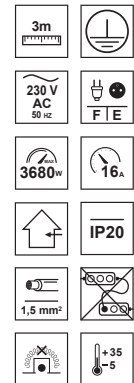

# LOGAN White 5-WAY 3m

EDO777558

## Extension cord LOGAN White 5-WAY 3m

The white extension cord from EDO is a product intended for use in the household. The extension cord allows you to connect devices that are far from the power outlet. The product is equipped with a 3m power cord and has five type E sockets- with a pin, Child Protection and grounding for safety. The extension cord should not be used in dirty and damp rooms.

SPECIFICATIONS	EDO777558
Application:	inside
Colour:	white
Socket type:	E
Number of sockets:	5
Switch:	No
Children Protection:	Yes
Plug type:	F (Schuko)
Plug material:	PVC
Length of wire [m]:	3m
Cross-section [mm²]:	1,5mm2
Cable type:	H05VV-F
Ground:	Yes
Isolation material:	PP plastic
Insulation fire resistance class:	V-0
Case Material:	PP plastic
TECHNICAL DATA	
Voltage [V]:	230V
Current [A]:	16 A
Max load [W]:	3680W
Frequency [Hz]:	50Hz
IP:	IP20
Protection class:	I
Environmental conditions [°C]:	-5...35°C
Dimensions of housing [mm]:	240x54x40mm
LOGISTIC DATA	
Weight [g]:	491g
Collective packaging [pcs.]:	50pcs