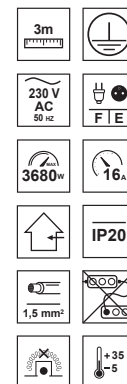

# LOGAN White 3-WAY 3m

EDO777552

## Extension cord LOGAN White 3-WAY 3m

The white extension cord from EDO is a product intended for use in the household. The extension cord allows you to connect devices that are far from the power outlet. The product is equipped with a 3m power cord and has three E-type sockets- with a pin, Child Protection and grounding for safety. The extension cord should not be used in dirty and damp rooms.

### SPECIFICATIONS EDO777552

Application:	inside
Colour:	white
Socket type:	E
Number of sockets:	3
Switch:	No
Children Protection:	Yes
Plug type:	F (Schuko)
Plug material:	PVC
Length of wire [m]:	3m
Cross-section [mm²]:	1,5mm <sup>2</sup>
Cable type:	H05VV-F
Ground:	Yes
Isolation material:	PP plastic
Insulation fire resistance class:	V-0
Case Material:	PP plastic

### TECHNICAL DATA

Voltage [V]:	230V
Current [A]:	16 A
Max load [W]:	3680W
Frequency [Hz]:	50Hz
IP:	IP20
Protection class:	I
Environmental conditions [°C]:	-5...35°C
Dimensions of housing [mm]:	150x54x40mm