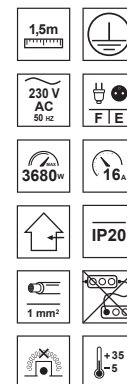

LOGAN White 3-WAY 1,5m

EDO777551

Extension cord LOGAN White 3-WAY 1,5m

The white extension cord from EDO is a product intended for use in the household. The extension cord allows you to connect devices that are far from the power outlet. The product is equipped with a 1.5 m power cord and has three E-type sockets- with a pin, Child Protection and grounding for safety. The extension cord should not be used in dirty and damp rooms.

SPECIFICATIONS EDO777551

Application:	inside
Colour:	white
Socket type:	E
Number of sockets:	3
Switch:	No
Children Protection:	Yes
Plug type:	F (Schuko)
Plug material:	PVC
Length of wire [m]:	1,5m
Cross-section [mm²]:	1mm ²
Cable type:	H05VV-F
Ground:	Yes
Isolation material:	PP plastic
Insulation fire resistance class:	V-0
Case Material:	PP plastic

TECHNICAL DATA

Voltage [V]:	230V
Current [A]:	16 A
Max load [W]:	3680W
Frequency [Hz]:	50Hz
IP:	IP20
Protection class:	I
Environmental conditions [°C]:	-5...35°C
Dimensions of housing [mm]:	150x54x40mm