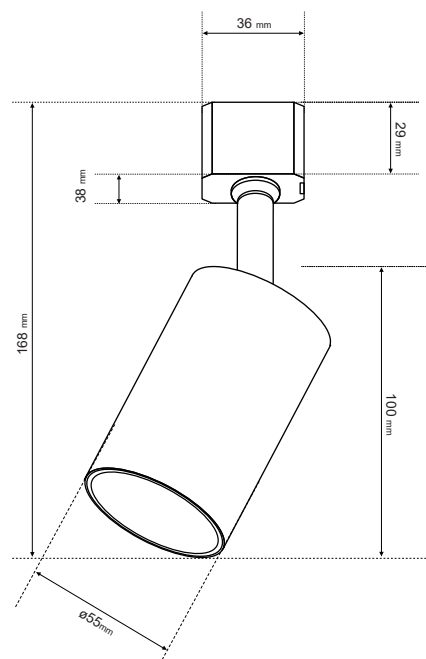

NEVA Tc Black Gold

EDO777533

Luminaire for rail system NEVA Tc Black Gold

NEVA TC lamp reflector for the track from the latest series is characterized by high quality workmanship and detailed details. Thanks to this, it is an effective and eye-catching decoration.

SPECIFICATIONS	EDO777533
Application:	inside
Type of assembly:	SEVA rail system
Installation site:	ceiling
Connection type:	adapter
Colour:	black, middle-gold
Type of finish:	sandblasted, middle-lustre
Material:	aluminium
Dimensions:	
-width [mm]:	ø55mm
-length [mm]:	100mm
-ring diameter [mm]:	-
-overall height [mm]:	168mm
-adapter size [mm]:	36x38x29mm
Adjustable:	yes
Shutter:	-
Socket included:	yes
Socket type:	GU10
Number of slots:	1
Light source included:	no
TECHNICAL DATA	
Maximum power [W]:	50W
Rated voltage [V]:	110-265 V AC
Rated frequency [Hz]:	50-60 Hz
IP:	IP20
Protection class:	II
Mercury content:	no
Environmental conditions [°C]:	-20...60°C
The minimum distance from illuminated object [m]:	0,5m
LOGISTIC DATA	
Collective packaging [pc.]:	50pc
Weight [g]:	148g
Weight with packaging [g]:	175g