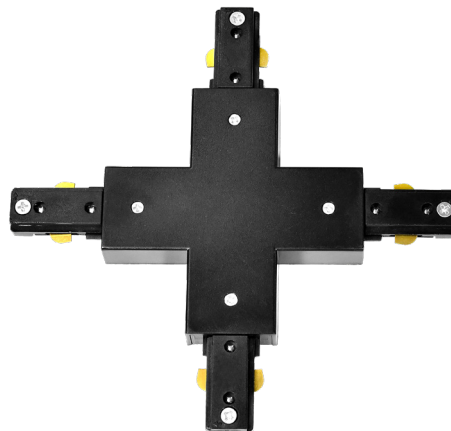

MEVA PRO X Connector Black

EDO777528

Connector MEVA PRO X Connector Black

Rail lighting is an innovative solution that gives an endless number of combinations, personalization possibilities and creating unique illumination of the room. The rail system is a whole set of elements- rails, connectors, power supplies and plugs.

SPECIFICATIONS EDO777528

Application:	inside
Connector type:	X shape
Type of system:	track MEVA PRO
Type of assembly:	surface
Installation site:	ceiling
Colour:	black
Type of finish:	mat
Material:	aluminium, PC, steel
Dimensions:	
-width [mm]:	180mm
-height [mm]:	17mm
-length [mm]:	180mm