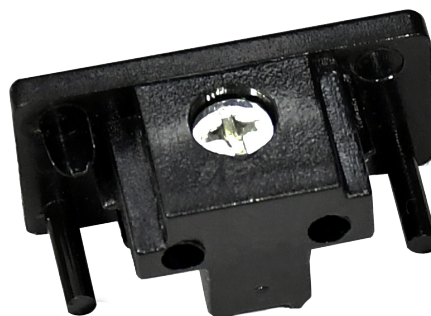

# MEVA PRO Cap Black

edo®

EDO777524

## Profile dead end cap MEVA PRO Cap Black

Rail lighting is an innovative solution that gives an endless number of combinations, personalization possibilities and creating unique illumination of the room. The rail system is a whole set of elements- rails, connectors, power supplies and plugs.

SPECIFICATIONS	EDO777524
Application:	inside
Type of system:	track MEVA PRO
Colour:	black
Material:	PC
Dimensions:	
-length [mm]:	17mm
-height [mm]:	17mm
-width [mm]:	34mm
TECHNICAL DATA	
Mercury content:	no
Environmental conditions [°C]:	-20...60°C
LOGISTIC DATA	
Collective packaging [pc.]:	100pc
Weight with packaging [g]:	8g