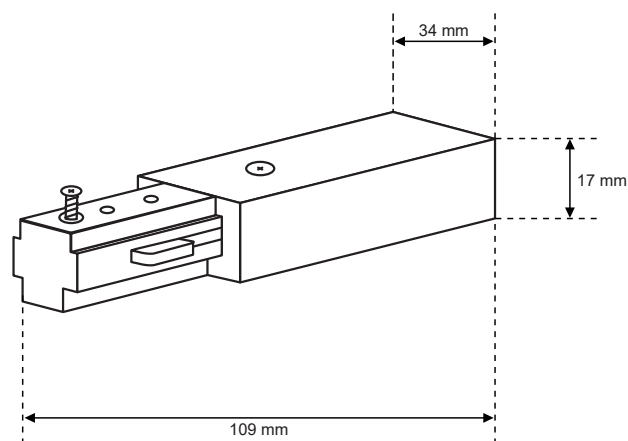

MEVA PRO Power Connector Black

EDO777523

Power connector for track MEVA PRO Power Connector Black

Rail lighting is an innovative solution that gives an endless number of combinations, personalization possibilities and creating unique illumination of the room. The rail system is a whole set of elements- rails, connectors, power supplies and plugs.

| SPECIFICATIONS | EDO777523 |
|--------------------------------|-----------------------|
| Application: | inside |
| Type of system: | track MEVA PRO |
| Type of assembly: | ceiling |
| Installation site: | surface |
| Colour: | black |
| Type of finish: | mat |
| Material: | aluminium, PVC, steel |
| Dimensions: | |
| -length [mm]: | 109mm |
| -height [mm]: | 17mm |
| -width [mm]: | 34mm |
| TECHNICAL DATA | |
| Rated voltage [V]: | 110-265 V AC |
| Rated frequency [Hz]: | 50-60 Hz |
| Number of wires: | 3 |
| Number of phases: | 1 |
| Maximum load: | 800W, 10A |
| IP: | IP20 |
| Protection class: | I |
| Mercury content: | no |
| Environmental conditions [°C]: | -20...60°C |
| LOGISTIC DATA | |
| Collective packaging [pc.]: | 100pc |
| Weight with packaging [g]: | 53g |