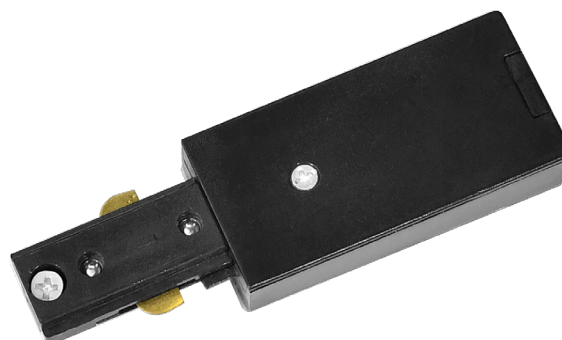

MEVA PRO Power Connector Black

EDO777523

Power connector for track MEVA PRO Power Connector Black

Rail lighting is an innovative solution that gives an endless number of combinations, personalization possibilities and creating unique illumination of the room. The rail system is a whole set of elements- rails, connectors, power supplies and plugs.

| SPECIFICATIONS | EDO777523 |
|--------------------------------|-----------------------|
| Application: | inside |
| Type of system: | track MEVA PRO |
| Type of assembly: | ceiling |
| Installation site: | surface |
| Colour: | black |
| Type of finish: | mat |
| Material: | aluminium, PVC, steel |
| Dimensions: | |
| -length [mm]: | 109mm |
| -height [mm]: | 17mm |
| -width [mm]: | 34mm |
| TECHNICAL DATA | |
| Rated voltage [V]: | 110-265 V AC |
| Rated frequency [Hz]: | 50-60 Hz |
| Number of wires: | 3 |
| Number of phases: | 1 |
| Maximum load: | 800W, 10A |
| IP: | IP20 |
| Protection class: | I |
| Mercury content: | no |
| Environmental conditions [°C]: | -20...60°C |
| LOGISTIC DATA | |
| Collective packaging [pc.]: | 100pc |
| Weight with packaging [g]: | 53g |