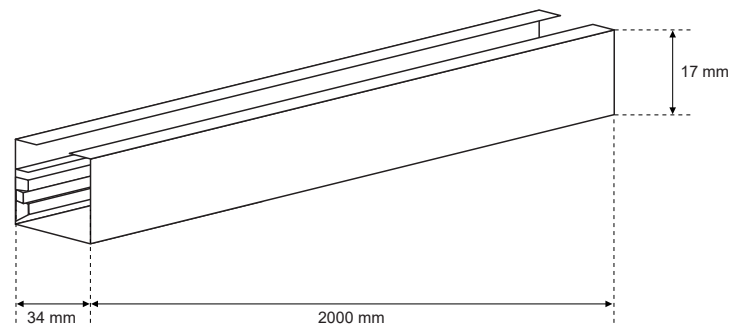

## 1-phase rail MEVA PRO 2 Track Black

The track lighting track is an innovative form of lighting. Thanks to them, we can let our imagination run wild, because such sets can be freely combined with each other. The rail is available in two colors, black and white, with different lengths of 1m or 2m.

SPECIFICATIONS	EDO777522
Application:	inside
System:	MEVA PRO
Type of assembly:	surface-mounted
Installation site:	ceiling
Colour:	black
Type of finish:	varnished
Material:	aluminium, PVC, steel
Dimensions:	
-length [mm]:	2000mm
-height [mm]:	17mm
-width [mm]:	34mm
TECHNICAL DATA	
Rated voltage [V]:	110-265V AC
Rated frequency [Hz]:	50/60Hz
Number of wires:	3
Number of phases:	1
Maximum load:	800W, 10A
Possible to combine:	10x2m
Protection class:	I
IP:	IP20
Environmental conditions [°C]:	-20...60°C
LOGISTIC DATA	
Collective packaging [pc.]:	20pc
Weight with packaging [g]:	793g