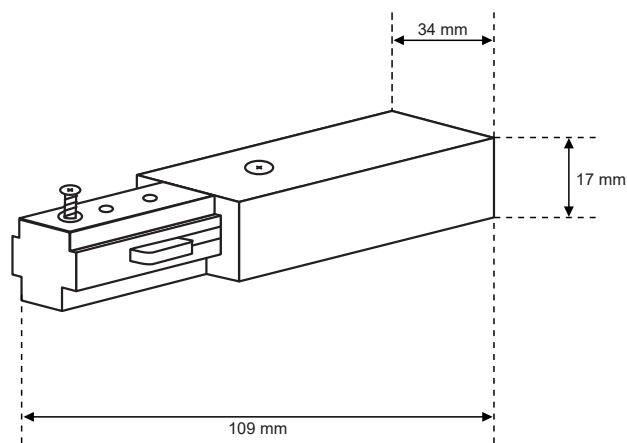

## Power connector for track MEVA PRO Power Connector White

Rail lighting is an innovative solution that gives an endless number of combinations, personalization possibilities and creating unique illumination of the room. The rail system is a whole set of elements- rails, connectors, power supplies and plugs.

SPECIFICATIONS	EDO777512
Application:	inside
Type of system:	track MEVA PRO
Type of assembly:	surface
Installation site:	ceiling
Colour:	white
Type of finish:	mat
Material:	aluminium, PVC, steel
Dimensions:	
-length [mm]:	109mm
-height [mm]:	17mm
-width [mm]:	34mm
TECHNICAL DATA	
Rated voltage [V]:	110-265 V AC
Rated frequency [Hz]:	50-60 Hz
Number of wires:	3
Number of phases:	1
Maximum load:	800W, 10A
IP:	IP20
Protection class:	I
Mercury content:	no
Environmental conditions [°C]:	-20...60°C
LOGISTIC DATA	
Collective packaging [pc.]:	100pc
Weight with packaging [g]:	53g