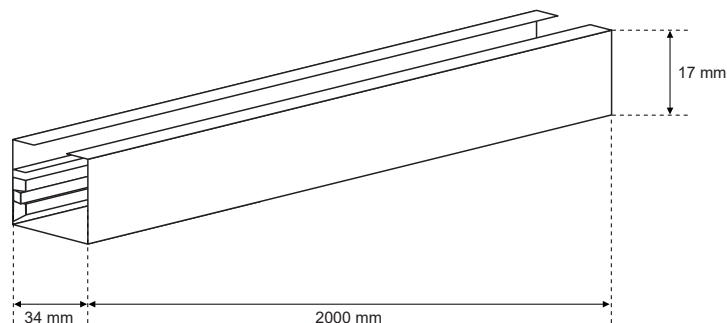

MEVA PRO 2 Track White

EDO777511

1-phase rail MEVA PRO 2 Track White

The track lighting track is an innovative form of lighting. Thanks to them, we can let our imagination run wild, because such sets can be freely combined with each other. The rail is available in two colors, black and white, with different lengths of 1m or 2m.

SPECIFICATIONS	EDO777511
Application:	inside
System:	MEVA PRO
Type of assembly:	surface-mounted
Installation site:	ceiling
Colour:	white
Type of finish:	varnished
Material:	aluminium, PVC, steel
Dimensions:	
-length [mm]:	2000mm
-height [mm]:	17mm
-width [mm]:	34mm
TECHNICAL DATA	
Rated voltage [V]:	110-265V AC
Rated frequency [Hz]:	50/60Hz
Number of wires:	3
Number of phases:	1
Maximum load:	800W, 10A
Possible to combine:	10x2m
Protection class:	I
IP:	IP20
Environmental conditions [°C]:	-20...60°C
LOGISTIC DATA	
Collective packaging [pc.]:	20pc
Weight with packaging [g]:	793g