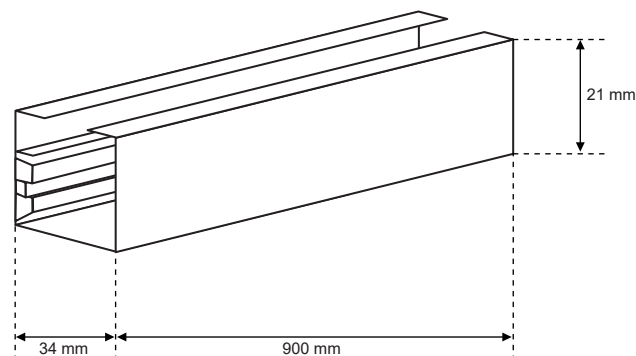

# SEVA 1 Track White

EDO777409

## 1-phase rail SEVA 1 Track White

The track lighting track is an innovative form of lighting. Thanks to them, we can let our imagination run wild, because such sets can be freely combined with each other. The rail is available in two colors, black and white, with different lengths of 1m or 2m.

SPECIFICATIONS	EDO777409
Application:	inside
System:	SEVA
Type of assembly:	surface-mounted
Installation site:	ceiling
Colour:	white
Type of finish:	varnished
Material:	aluminium, steel, PCV
Dimensions:	
-length [mm]:	900mm
-height [mm]:	21mm
-width [mm]:	34mm
TECHNICAL DATA	
Rated voltage [V]:	220-240 V AC
Rated frequency [Hz]:	50-60 Hz
Number of wires:	2
Number of phases:	1
Maximum load:	600W
Possible to combine:	5x1m, 3x2m
Protection class:	I
IP:	IP20
Environmental conditions [°C]:	-20...50°C
LOGISTIC DATA	
Collective packaging [pc.]:	30pc
Weight with packaging [g]:	260g