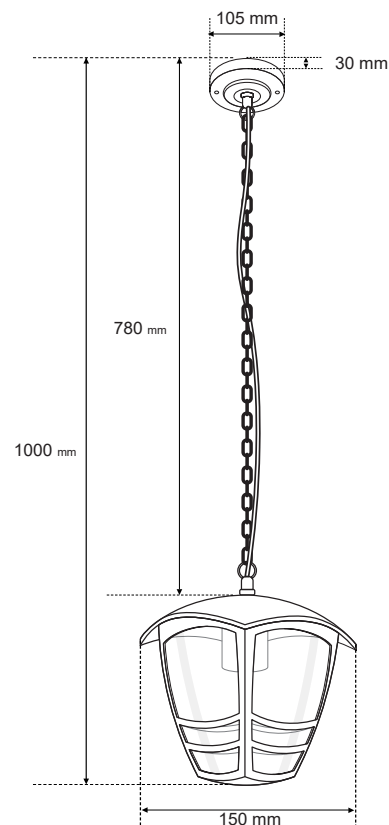

IMMA Black C

EDO777383

Garden lamp IMMA Black C

Thanks to the installation of IMMA series light lamps, you will be able to illuminate the area around the house, which will contribute to increasing safety when moving in the evening. The traditional style of performance creates a homely and warm atmosphere.

SPECIFICATIONS	EDO777383
Application:	outside
Type of assembly:	surface-mounted
Installation type:	ceiling
Connection type:	screw cube
Colour:	black
Type of finish:	sandblasted
Material:	aluminium, PCV
Dimensions:	
-soffit [mm]:	ø105x30mm
-lampshade [mm]:	170x150x150mm
-total height [mm]:	1000mm
-cable length [mm]:	780mm
-mounting bolt distance [mm]:	76mm
Adjustable:	no
Lampshade:	transparent
Socket included:	yes
Socket type:	E27
Number of slots:	1
Light source included:	no
TECHNICAL DATA	
Maximum power [W]:	40W
Rated voltage [V]:	220-240 V AC
Rated frequency [Hz]:	50-60 Hz
IP:	IP44
Protection class:	I
Mercury content:	no
Environmental conditions [°C]:	-30...50°C
The minimum distance from illuminated object [m]:	0,5m
LOGISTIC DATA	
Collective packaging [pc.]:	10pc
Weight [g]:	663g
Weight with packaging [g]:	802g