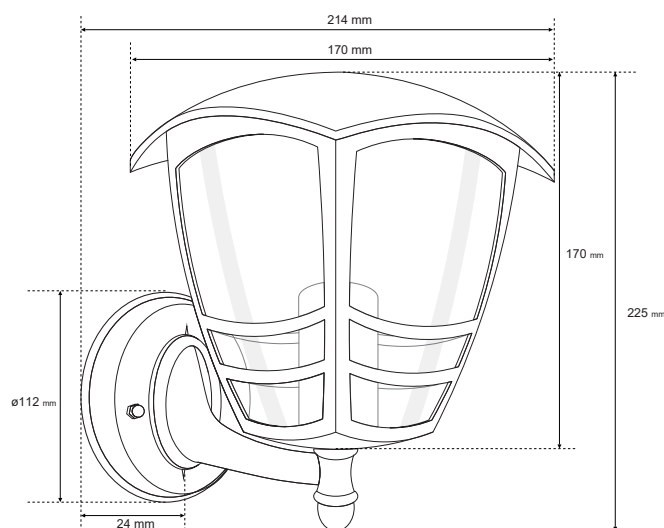

# IMMA Black UP

EDO®

EDO777378

220-240  
V AC  
50-60Hz

E27

40w

IP44

SPECIFICATIONS	EDO777378
Application:	outside
Type of assembly:	surface-mounted
Installation type:	wall
Connection type:	screw cube
Colour:	black
Type of finish:	sandblasted
Housing material:	aluminium
Shift material:	PCV
Dimensions:	
-lampshade height [mm]:	170mm
-shade width [mm]:	170mm
-shade depth [mm]:	150mm
-total height [mm]:	225mm
-total width [mm]:	170mm
-total depth [mm]:	214mm
-wall mount [mm]:	ø112x24mm
Adjustable:	no
Lampshade:	transparent
Socket included:	yes
Socket type:	E27
Number of slots:	1
Light source included:	no
TECHNICAL DATA	
Maximum power [W]:	40W
Rated voltage [V]:	220-240 V AC
Rated frequency [Hz]:	50-60 Hz
IP:	IP44
Protection class:	I
Mercury content:	no
Environmental conditions [°C]:	-30...50°C
The minimum distance from illuminated object [m]:	0,5m
LOGISTIC DATA	
Collective packaging [pc.]:	10pc
Weight [g]:	555g
Weight with packaging [g]:	692g