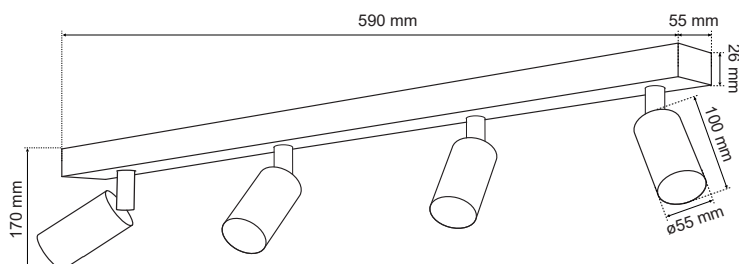

## Lighting fixture MALGA 4 Black

MALGA surface-mounted luminaires are an ideal alternative to rail lighting. The modern, simple base is combined with oblong tube reflectors. The freedom to adjust the angle of incidence of light, each spot separately gives the opportunity to illuminate and focus attention on a specific element of the space arrangement, moreover, they will be perfect as the main lighting when using GU10 light sources with more power.

SPECIFICATIONS	EDO777350
Application:	inside
Type of assembly:	surface-mounted
Installation site:	ceiling
Connection type:	screw cube
Colour:	black
Type of finish:	sandblasted
Material:	aluminium
Dimensions:	
-basis [mm]:	590x55x26mm
-lampshade [mm]:	ø55x100mm
-overall height [mm]:	170mm
-total length [mm]:	590mm
-mounting bolt distance [mm]:	475/540mm
Adjustable:	yes
Shutter:	-
Socket included:	yes
Socket type:	GU10
Number of slots:	4
Light source included:	no
<b>TECHNICAL DATA</b>	
Maximum power [W]:	4x35W
Rated voltage [V]:	220-240 V AC
Rated frequency [Hz]:	50-60 Hz
IP:	IP20
Protection class:	I
Mercury content:	no
Environmental conditions [°C]:	-20...50°C
The minimum distance from illuminated object [m]:	0,5m
<b>LOGISTIC DATA</b>	
Collective packaging [pc.]:	10pc
Weight [g]:	1023g
Weight with packaging [g]:	1130g
EAN:	