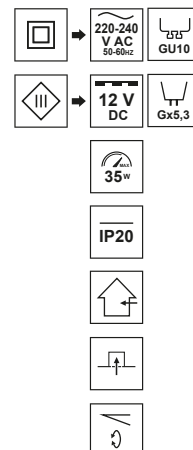

DAIRA Chrome

EDO®

EDO777300

Decorative ring of the lighting DAIRA Chrome

DAIRA LED point luminaire is easy to install, it will pass the exam in modern rooms, as well as in larger spaces, where the use of one light source may not be sufficient. Perfect for creating a ceiling set consisting of several light points.

SPECIFICATIONS	EDO777300
Application:	inside
Type of assembly:	recessed into the ceiling
Installation site:	ceiling
Colour:	chrome
Type of finish:	lustre
Material:	steel
Dimensions:	
-width [mm]:	ø96mm
-length [mm]:	-
-ring diameter [mm]:	ø65mm
-height [mm]:	3mm
-overall height [mm]:	24mm
-mounting hole [mm]:	ø80mm
Adjustable:	yes
Shutter:	-
Socket included:	no
Socket type:	GU10/Gx3,5
Number of slots:	1
Light source included:	no
TECHNICAL DATA	
Maximum power [W]:	35W
Rated voltage [V]:	220-240 V AC/ 12 V DC
Rated frequency [Hz]:	50-60 Hz
IP:	IP20
Protection class:	II/III
Mercury content:	no
Environmental conditions [°C]:	-20...50°C
The minimum distance from illuminated object [m]:	0,5m
LOGISTIC DATA	
Collective packaging [pc.]:	100pc
Weight [g]:	74g
Weight with packaging [g]:	95g
EAN:	