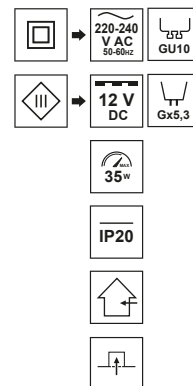

MURID Black

EDO777292

Decorative ring of the lighting MURID Black

The MURID luminaire is a universal design and practical solution for a flat interior. It is available in four different colors, which gives many possibilities to combine it in a simple or original creation in a given room. Thanks to its adjustable ring, you can direct the light in the direction you choose.

SPECIFICATIONS	EDO777292
Application:	inside
Type of assembly:	recessed into the ceiling
Installation site:	ceiling
Colour:	black
Type of finish:	mat
Material:	aluminium
Dimensions:	
-width [mm]:	ø80mm
-length [mm]:	-
-ring diameter [mm]:	ø52mm
-height [mm]:	2mm
-overall height [mm]:	30mm
-mounting hole [mm]:	ø60mm
Adjustable:	no
Shutter:	-
Socket included:	no
Socket type:	GU10/Gx3,5
Number of slots:	1
Light source included:	no
TECHNICAL DATA	
Maximum power [w]:	35W
Rated voltage [V]:	220-240 V AC/ 12 V DC
Rated frequency [Hz]:	50-60 Hz
IP:	IP20
Protection class:	II/III
Mercury content:	no
Environmental conditions [°C]:	-20...50°C
The minimum distance from illuminated object [m]:	0,5m
LOGISTIC DATA	
Collective packaging [pc.]:	100pc
Weight [g]:	26g
Weight with packaging [g]:	42g
EAN:	