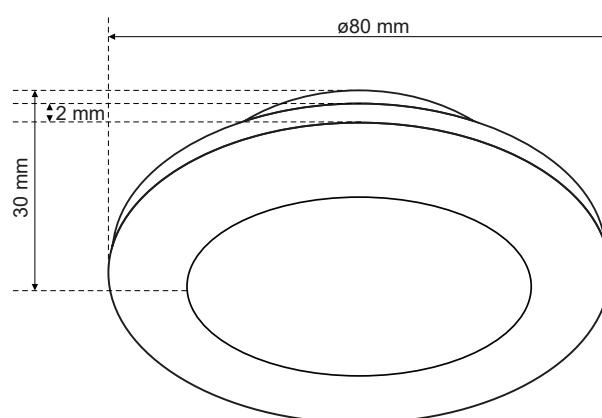

MURID Black

EDO777292

Decorative ring of the lighting MURID Black

The MURID luminaire is a universal design and practical solution for a flat interior. It is available in four different colors, which gives many possibilities to combine it in a simple or original creation in a given room. Thanks to its adjustable ring, you can direct the light in the direction you choose.

SPECIFICATIONS	EDO777292
Application:	inside
Type of assembly:	recessed into the ceiling
Installation site:	ceiling
Colour:	black
Type of finish:	mat
Material:	aluminium
Dimensions:	
-width [mm]:	ø80mm
-length [mm]:	-
-ring diameter [mm]:	ø52mm
-height [mm]:	2mm
-overall height [mm]:	30mm
-mounting hole [mm]:	ø60mm
Adjustable:	no
Shutter:	-
Socket included:	no
Socket type:	GU10/Gx3,5
Number of slots:	1
Light source included:	no
TECHNICAL DATA	
Maximum power [w]:	35W
Rated voltage [V]:	220-240 V AC/ 12 V DC
Rated frequency [Hz]:	50-60 Hz
IP:	IP20
Protection class:	II/III
Mercury content:	no
Environmental conditions [°C]:	-20...50°C
The minimum distance from illuminated object [m]:	0,5m
LOGISTIC DATA	
Collective packaging [pc.]:	100pc
Weight [g]:	26g
Weight with packaging [g]:	42g
EAN:	