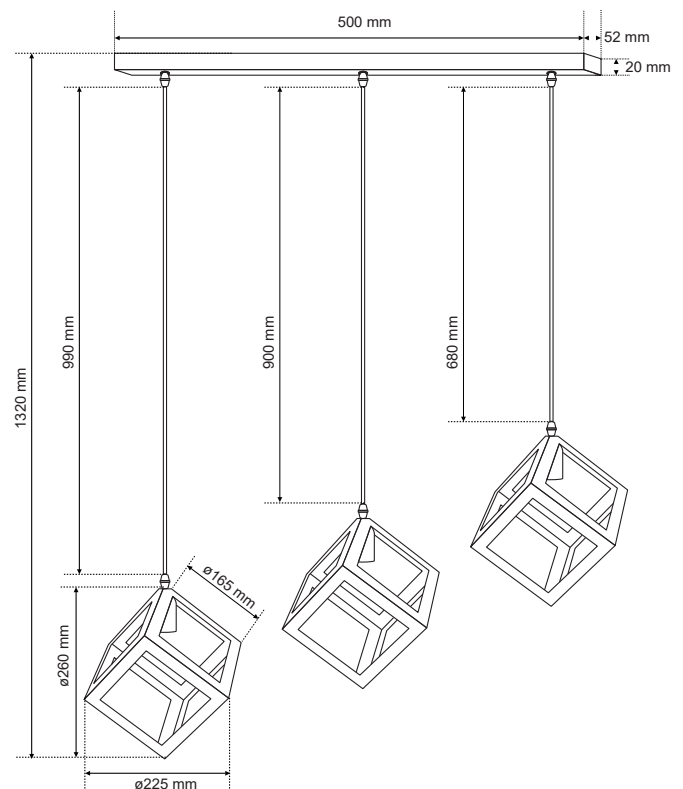

FERRUM SORO

EDO777191

Pendant lamp FERRUM SORO

The modern and geometric family of hanging lamps FERRUM is a designer answer for lovers of original solutions. The unusual shape of a cube in the form of a cage with a matte finish will illuminate and delight as an ornament of a living room or kitchen. The open design does not obscure the light source, which makes it perfect as the main source of lighting.

SPECIFICATIONS	EDO777191
Application:	inside
Type of assembly:	surface-mounted
Installation site:	ceiling
Connection type:	screw cube
Colour:	black
Type of finish:	mat
Material:	steel
Dimensions:	
-soffit [mm]:	500x52x20mm
-lampshade [mm]:	260x225x165mm
-total height [mm]:	1x1320,1x1230,1x1010mm
-cable length [mm]:	1x990,1x900,1x680mm
-mounting bolt distance [mm]:	60mm
Adjustable:	no
Lampshade:	mat
Socket included:	yes
Socket type:	E27
Number of slots:	3
Light source included:	no
TECHNICAL DATA	
Maximum power [W]:	3x60W
Rated voltage [V]:	220-240 V AC
Rated frequency [Hz]:	50-60 Hz
IP:	IP20
Protection class:	I
Mercury content:	no
Environmental conditions [°C]:	-20...50°C
The minimum distance from illuminated object [m]:	0,5m
LOGISTIC DATA	
Collective packaging [pc.]:	-
Weight [g]:	1334g
Weight with packaging [g]:	1790g