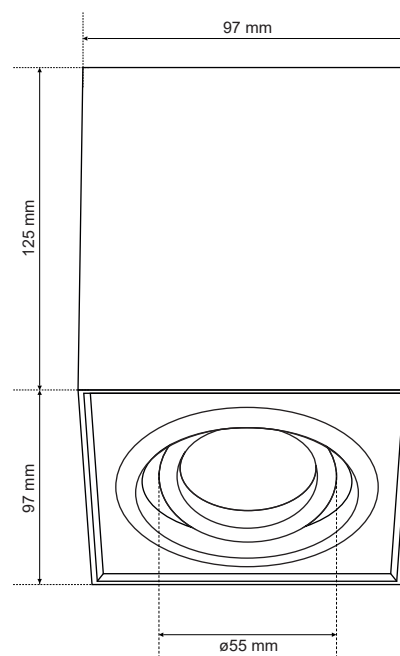

PALLAD 1 Black

EDO777108

Lighting fixture PALLAD 1 Black

PALLAD ceiling luminaires are characterized by simplicity and modernity at the same time. The angular design has a spacious arrangement potential. It is a downlight luminaire, which means that it provides directional lighting directed downwards, and the 30 ° adjustment function allows you to illuminate the selected place and create a delightful atmosphere. The customer can choose a single or double version in black or white.

DANE OGÓLNE	EDO777108
Application:	inside
Type of assembly:	surface-mounted
Installation site:	ceiling
Connection type:	screw cube
Colour:	black
Type of finish:	sandblasted
Material:	aluminium
Dimensions:	
-width [mm]:	97mm
-length [mm]:	97mm
-ring diameter [mm]:	ø55mm
-height [mm]:	125mm
-mounting bolt distance [mm]:	63mm
Adjustable:	yes
Shutter:	-
Socket included:	yes
Socket type:	GU10
Number of slots:	1
Light source included:	no
DANE TECHNICZNE	
Maximum power [W]:	35W
Rated voltage [V]:	220-240 V AC
Rated frequency [Hz]:	50-60 Hz
IP:	IP20
Protection class:	I
Mercury content:	no
Environmental conditions [°C]:	-20...50°C
Te minimal distance form illuminated object [m]:	0,5m
DANE LOGISTYCZNE	
Collective packaging [pc.]:	20pc
Weight [g]:	548g
Weight with packaging [g]:	576g